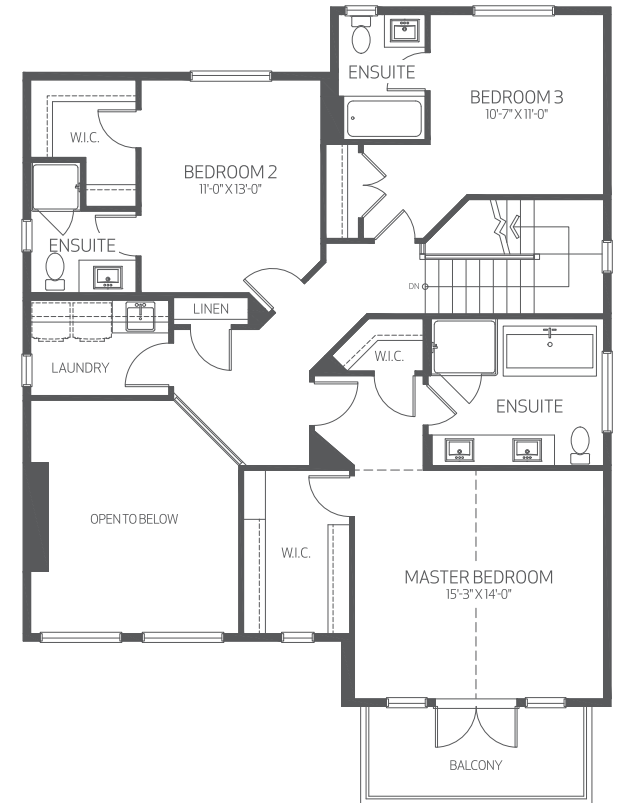

FOXRIDGE
HOMES

A QUALICO Company

HIGHFIELD

HIGHFIELD

3,538 SF (APPROX)

Lower 1,060 SF

Showing optional finished basement.
 Walkout, windows and doors may vary.

Main 1,352 SF

Upper 1,126 SF