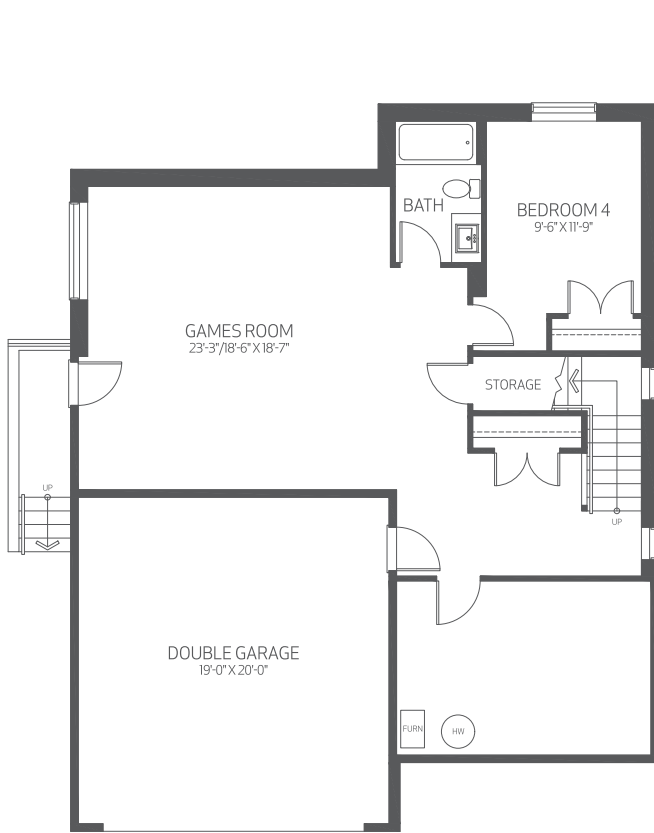

FOXRIDGE
HOMES

A QUALICO Company

HIGHFIELD

HIGHFIELD

3,538 SF (APPROX)

Lower 1,060 SF

Showing optional finished basement.
 Walkout, windows and doors may vary.

Main 1,352 SF

Upper 1,126 SF