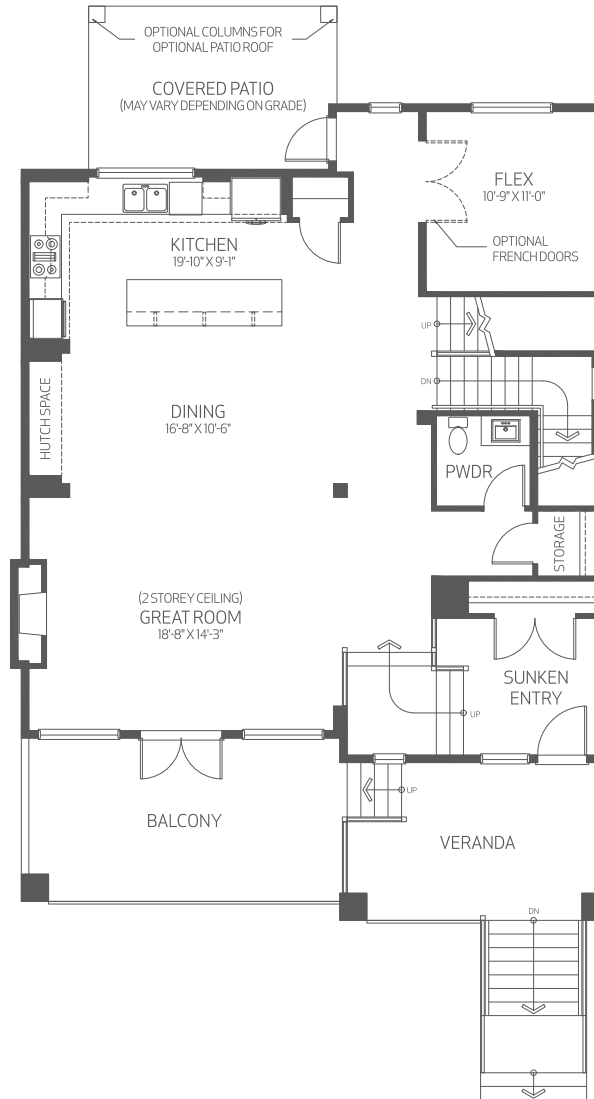

FOXRIDGE
HOMES

A QUALICO Company

HIGHFIELD

HIGHFIELD

3,538 SF (APPROX)

Lower 1,060 SF

Showing optional finished basement.
 Walkout, windows and doors may vary.

Main 1,352 SF

Upper 1,126 SF